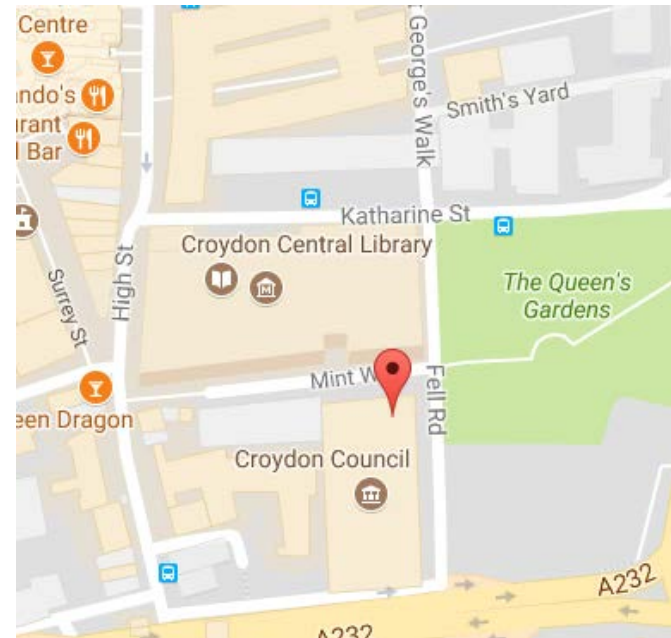

Map: Croydon Council Bernard Weatherill House

For courses being delivered at other venues, please your booking confirmation email for the full address and venue details. Alternatively contact enquiries@octavopartnership.org or call 020 8241 5460 and we will be happy to help.