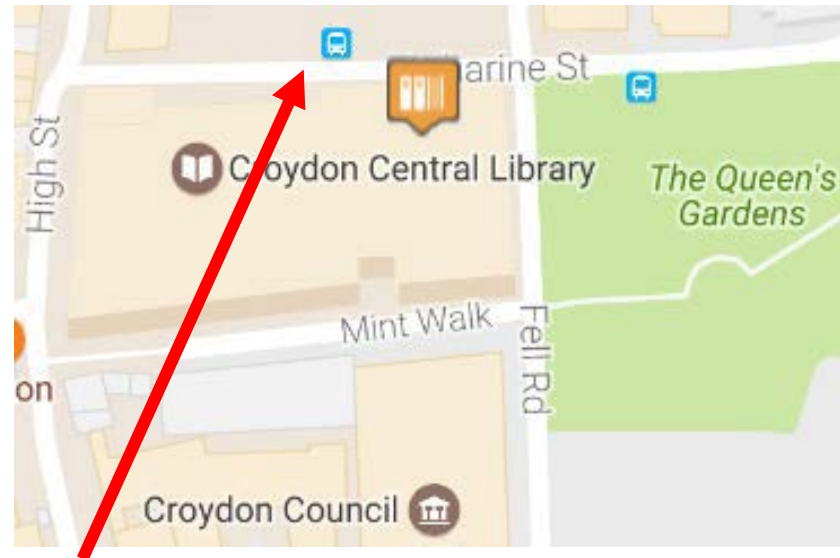

How to find the Octavo Partnership

Address of Training Venue: The Octavo Partnership, 4th Floor, Croydon Clocktower, Katherine Street, Croydon, CR91ET
(Croydon Library/Katherine Street entrance)

Nearest Train Station(s): East Croydon and West Croydon

Nearest Tram Stop: George Street tram stop is a 5 minute walk away

Bus Routes that stop 2 to 5 minutes walk from Katherine Street

Bus Numbers: 119, 468, 312, 197, 405, 109, 250 get off at the Croydon Library stop on Katherine Street and walk down Fell Road.

Main entrance for Croydon Library

Map: Croydon Library's main entrance on Katherine Street, CR9 1ET. Please enter to access the meeting point for Octavo Training courses near the blue seating area where a member of Octavo staff will collect you.

Nearest Tram Stop: George Street tram stop is a 1 minute walk down the road from Jurys Inn

Bus Routes that stop 2 to 5 minutes walk from Croydon Conference Centre (Bus Numbers include): 60, 109, 197, 250, 312, 466 468 etc.