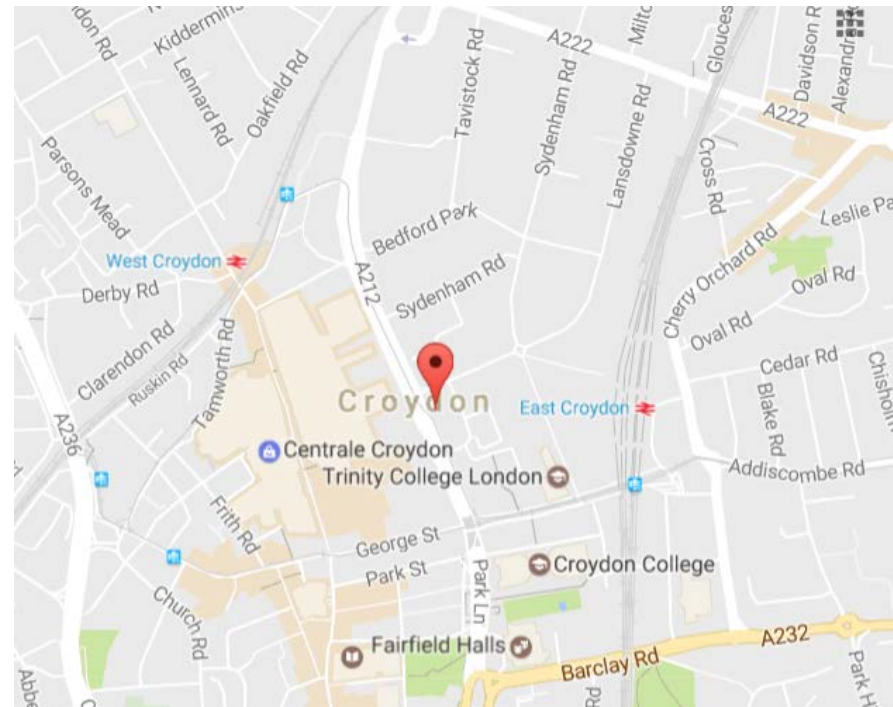

Nearest Tram Stop: George Street tram stop is a 5 minute walk away

Bus Routes that stop 2 to 5 minutes walk from Katherine Street

Bus Numbers: 119, 468, 312, 197, 405, 109, 250 get off at the Croydon Library stop on Katherine Street and walk down Fell Road.

How to find Jurys Inn, Croydon

Address of Training Venue:

Jurys Inn London Croydon, Wellesley Road, Croydon, South London, CR0 9XY

Nearest Train Station(s): East Croydon and West Croydon

Nearest Tram Stop: Wellesley Road tram stop is a 1 minute walk down the road from Jurys Inn

Jurys Inn, Croydon

Map: Jury's Inn, Croydon

How to find Croydon Conference Centre

Address of Training Venue:

Croydon Conference Centre, Surrey House, 5-9 Surrey St, Croydon CR0 1RG

Nearest Train Station(s): East Croydon and West Croydon

Nearest Tram Stop: George Street tram stop is a 1 minute walk down the road from Jurys Inn

Bus Routes that stop 2 to 5 minutes walk from Croydon Conference Centre (Bus Numbers include): 60, 109, 197, 250, 312, 466 468 etc.