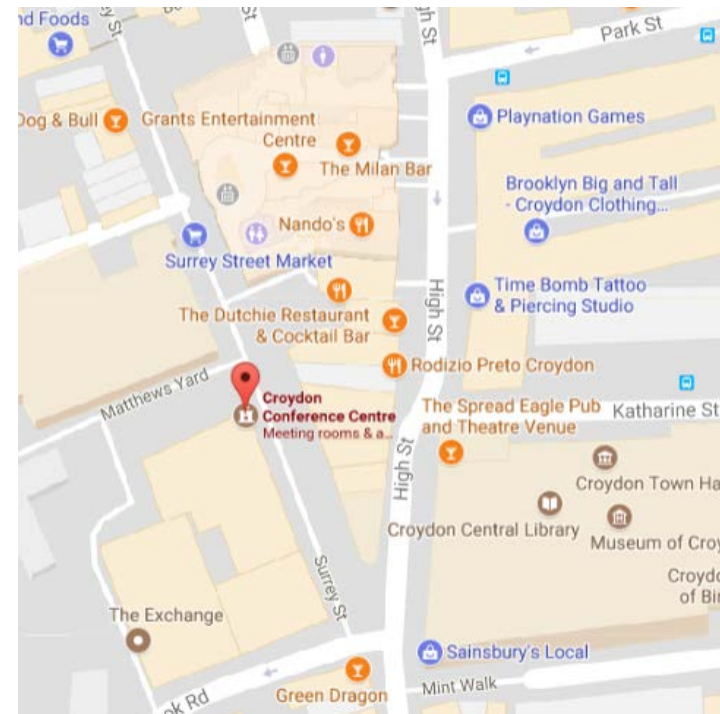

Map: Croydon Conference Centre