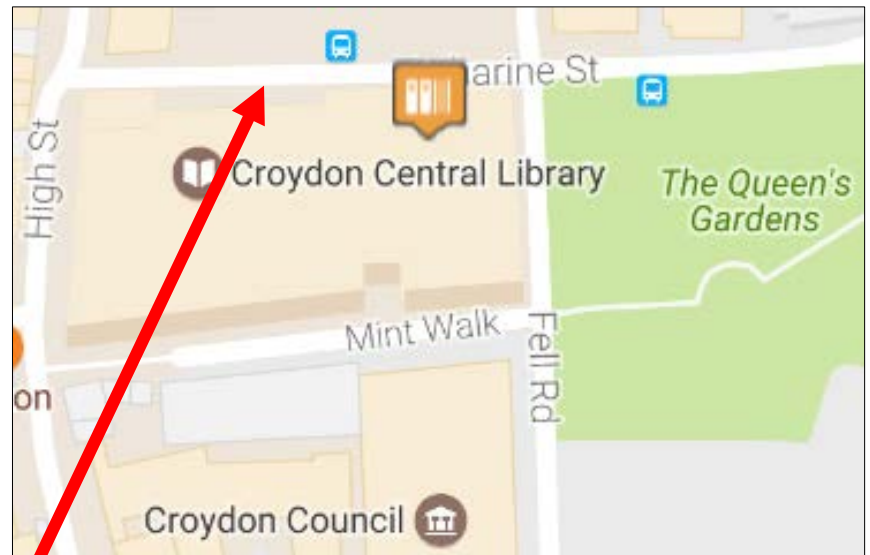

Map: Croydon Library's main entrance on Katherine Street, CR9 1ET. Please enter to access the meeting point for Octavo Training courses near the blue seating area where a member of Octavo staff will collect you. For assistance, call Octavo's switchboard on 020 8241 5460.