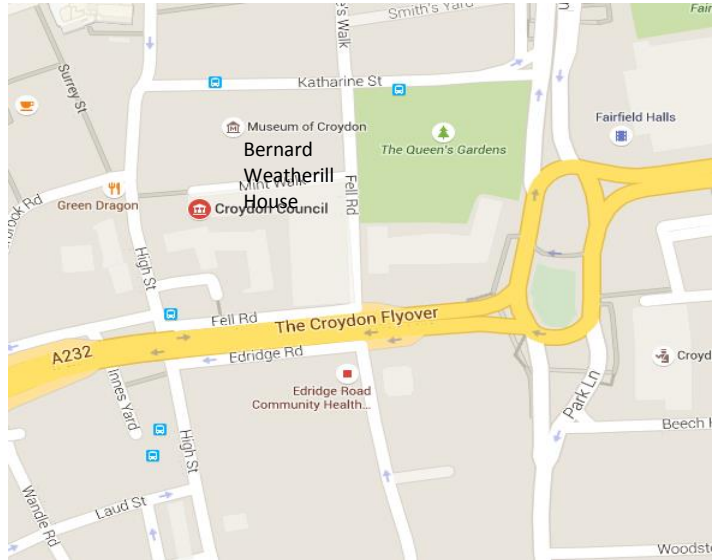

### Venue and Car Parking Information for Bernard Weatherill House, Croydon

Bernard Weatherill House  
8 Mint Walk  
Croydon  
CR0 1EA

**Buses** that stop on Croydon Flyover: 60, 166, 312, 405, 407, 455, 466, 468.

**Tramlink stop:** George Street (Outside Croydon Outlet Department Store).

Directions from **East Croydon Railway Station:** Turn right out of the station, keep going straight ahead. At the large junction, turn left, cross the road and continue straight. Turn right into Queens Gardens, walk through the park and Bernard Weatherill House is the glass building opposite you. Corporate Reception entrance is right opposite you on Fell Road.

Directions from **M25 Junction 7:** Head towards Croydon along the A23. At Purley go straight along the A235 (signposted Croydon). As you come into Croydon you will come to a set of traffic lights at the junction of the A212 Coombe Road and the A235 Brighton Road, go through the traffic lights and stay left as you come towards the Flyover to stay on the High Street. Follow the road round onto Katherine Street. Take the first right into Fell Road and the first right into Mint Walk. Bernard Weatherill House car park is based on the left past Access Croydon.

Free car parking is available at Bernard Weatherill House for **evening and weekend courses only**. Parking is not available at Bernard Weatherill House for weekday courses.

The car park entrance is on Mint Walk. Mint Walk can only be accessed by car via Fell Road. Push the buzzer to the car park and announce yourself to security stating that you are attending governor services training. Security will give you access to the car park.