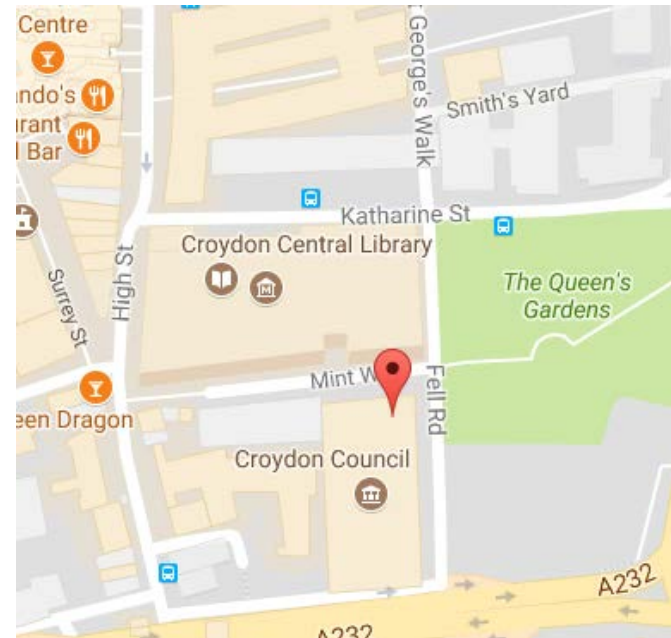

Map: Croydon Council Bernard Weatherill House

For courses being delivered at other venues, please your booking confirmation email for the full address and venue details. Alternatively contact octavo.enquiries@croydon.gov.uk or call 020 8241 5460 and we will be happy to help.