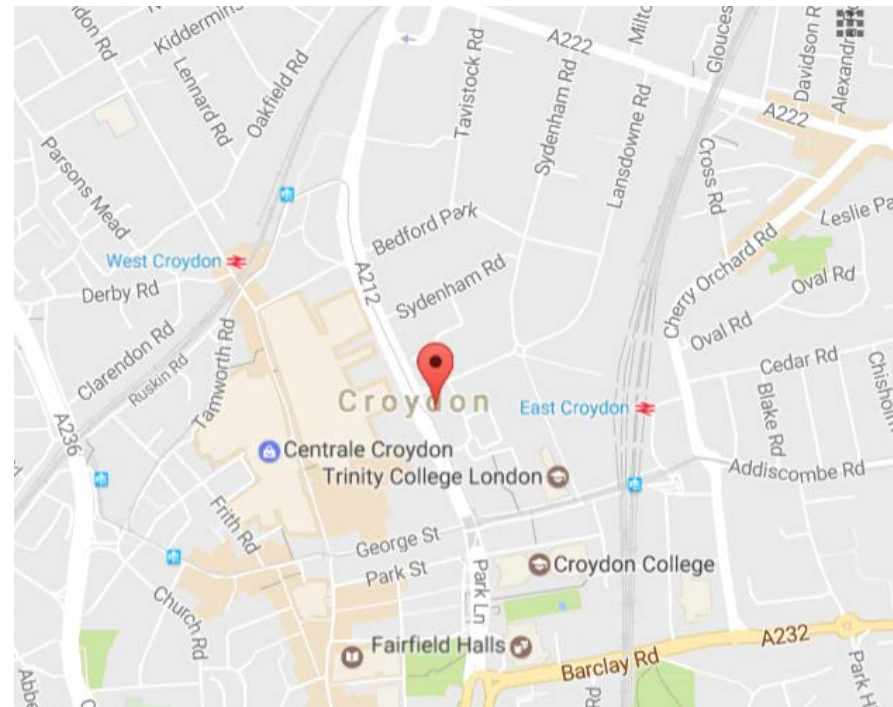

Map: Jury's Inn, Croydon