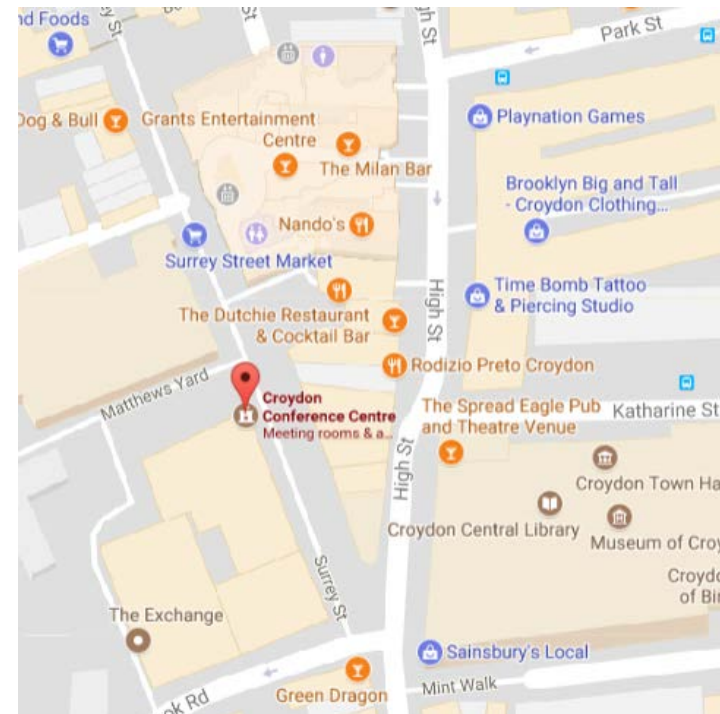

### Address of Training Venue:

Jurys Inn London Croydon, Wellesley Road, Croydon, South London, CR0 9XY

**Nearest Train Station(s):** East Croydon and West Croydon

**Nearest Tram Stop:** Wellesley Road tram stop is a 1 minute walk down the road from Jurys Inn

### Address of Training Venue:

Croydon Conference Centre, Surrey House, 5-9 Surrey St, Croydon CR0 1RG

**Nearest Train Station(s):** East Croydon and West Croydon

**Nearest Tram Stop:** George Street tram stop is a 1 minute walk down the road from Jurys Inn

Croydon Conference Centre

Map: Croydon Conference Centre

## Address of Training Venue:

Croydon Council, Bernard Weatherill, House on Fell Road Entrance, CR9 1BJ

**Nearest Train Station(s):** East Croydon and West Croydon

**Nearest Tram Stop:** George Street tram stop is a 5 minute walk away