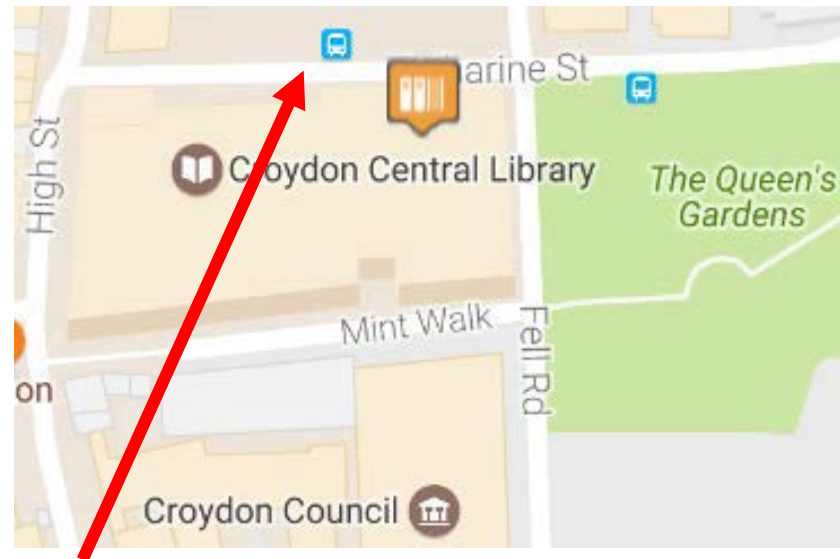

**Nearest Train Station(s):** East Croydon and West Croydon

**Nearest Tram Stop:** George Street tram stop is a 5 minute walk away

**Bus Routes that stop 2 to 5 minutes walk from Katherine Street**

**Bus Numbers:** 119, 468, 312, 197, 405, 109, 250 get off at the Croydon Library stop on Katherine Street and walk down Fell Road.

Main entrance for Croydon Library

**Map:** Croydon Library's main entrance on Katherine Street, CR9 1ET. Please enter to access the meeting point for Octavo Training courses near the blue seating area where a member of Octavo staff will collect you.

### Address of Training Venue:

Croydon Conference Centre, Surrey House, 5-9 Surrey St, Croydon CR0 1RG

**Nearest Train Station(s):** East Croydon and West Croydon

**Nearest Tram Stop:** George Street tram stop is a 1 minute walk down the road from Jurys Inn

## Address of Training Venue:

Croydon Council, Bernard Weatherill, House on Fell Road Entrance, CR9 1BJ

**Nearest Train Station(s):** East Croydon and West Croydon

**Nearest Tram Stop:** George Street tram stop is a 5 minute walk away